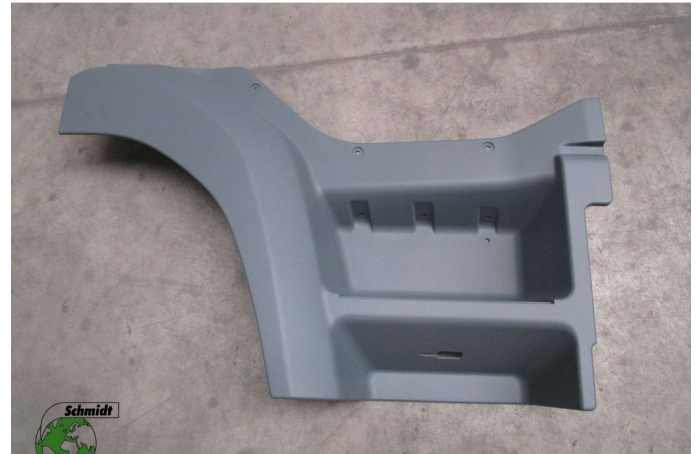

## DAF DAF CF 75 / 85 1656918 Instap (Rechts) Nieuw !!

<b>Construction</b>	Cab part
<b>Id</b>	2871216
<b>Mileage</b>	0 km
<b>Fuel</b>	Other
<b>General state</b>	Very good
<b>Technical state</b>	Very good
<b>Optical state</b>	Very good
<b>Serial number</b>	1656918