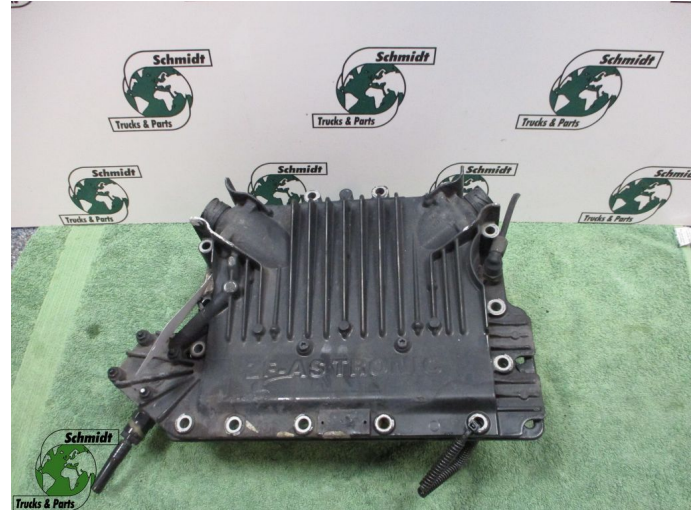

T.: [+31 24 378 00 44](tel:+31243780044)

E.: [info@schmidt-](mailto:info@schmidt-trucks.com)

trucks.com

De Ren 1

6562 JJ, Groesbeek

Nederland

MAN 81.25809-7457/7614/7657 SCHAKEL MODULATOR

| | |
|-----------------|---------------|
| Construction | Clutch part |
| Id | 2878986 |
| Mileage | 0 km |
| Fuel | Other |
| General state | Good |
| Technical state | Good |
| Optical state | Good |
| Serial number | 81.25809-7457 |

Description

MAN SCHAKEL MODULATOR

PART NR: 81.25809-7457/81.25809-7614/81.25809-7657

WG 703