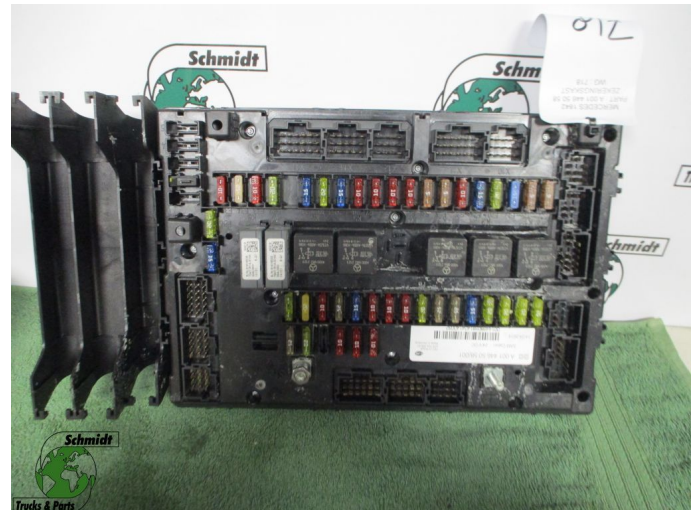

Construction	Fuse box
Id	2879141
Mileage	0 km
Fuel	Other
General state	Good
Technical state	Good
Optical state	Good
Serial number	A 001 446 50 58

Description

MERCEDES-BENZ ZEKERINGKAST

PART NR: A 001 446 50 58