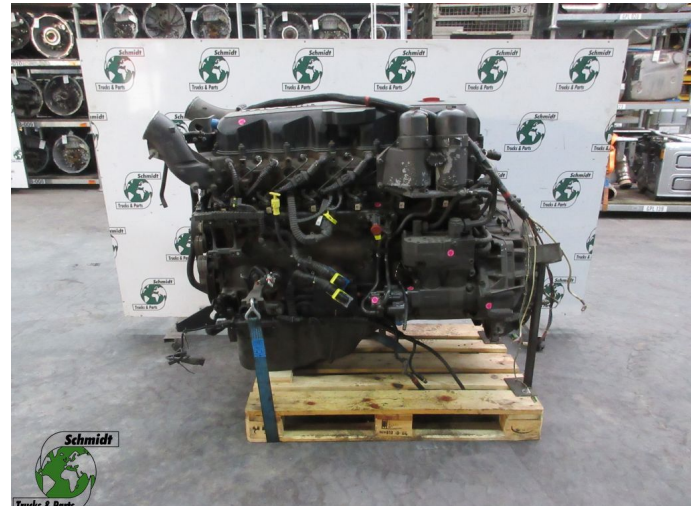

Description

DAF XF CF 410 EURO 5
PART 1855963
WG 652 LOC M 070