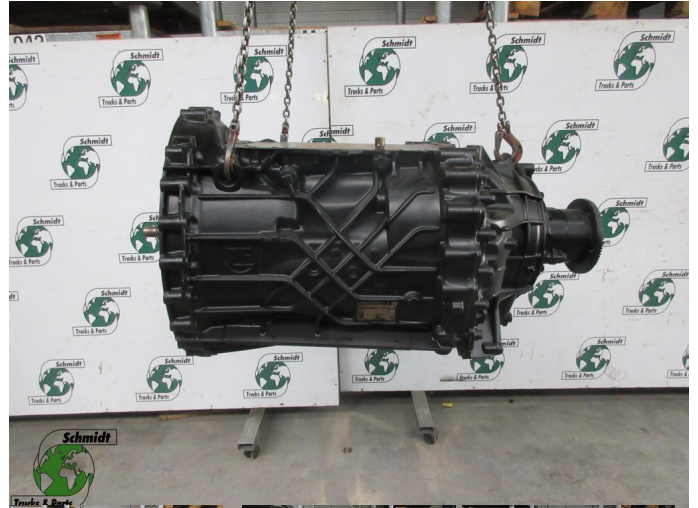

## MAN TGX 81.32004-6401 TRANSMISSIE 12 TX 2210 TD EURO 6

<b>Construction</b>	Gearbox
<b>Id</b>	2887444
<b>Mileage</b>	0 km
<b>Fuel</b>	Other
<b>General state</b>	Good
<b>Technical state</b>	Good
<b>Optical state</b>	Good
<b>Serial number</b>	81.32004-6401

### Description

MAN 18.360 TRANSMISSIE  
EURO 6

PART NR: 81.32004-6401 TYPE 12 TX 2210 TD

WG 825 LOC: B-056

WG 763 LOC: B-050

FD  
FRUEBISCHEN AG  
MADE IN GERMANY

MAN 18.360 EURO 6  
TRANSMISSIE  
12TX.2210 TD  
81.32004-6401  
WG 825