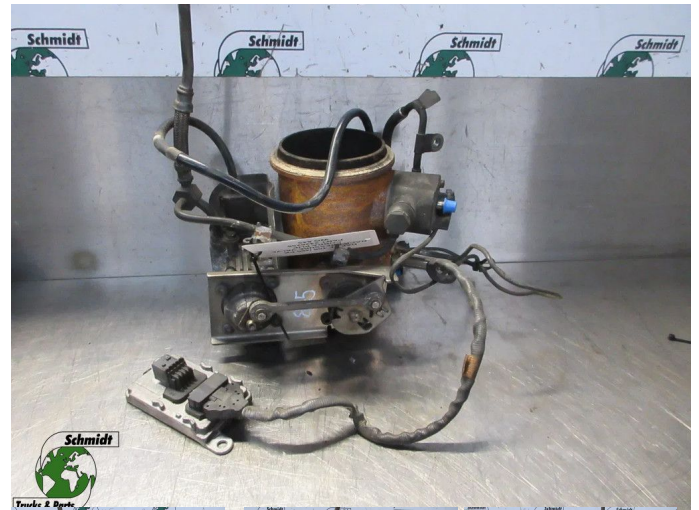

T.: [+31 24 378 00 44](tel:+31243780044)

E.: [info@schmidt-](mailto:info@schmidt-trucks.com)

trucks.com

De Ren 1

6562 JJ, Groesbeek

Nederland

DAF 2426255 COBRAPIJP DAF XF CF MX 13 EURO 66 MODEL 2018

| | |
|-----------------|-------------|
| Construction | Engine part |
| Id | 2890288 |
| Mileage | 0 km |
| Fuel | Other |
| General state | Good |
| Technical state | Good |
| Optical state | Good |
| Serial number | 2426255 |

Description

DAF XF CF MX 13 EURO 6
PART 2426255
WG 845

DAF XF 106 /460 PK
BACK PRESSURE VALVE
COBRA PIJP
PART 2426255
WG 845