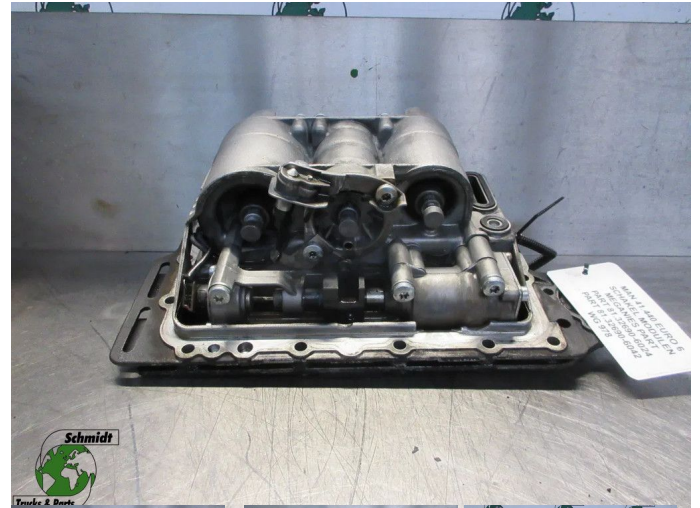

| | |
|------------------------|------------------------------|
| Construction | Clutch part |
| Id | 2890688 |
| Mileage | 0 km |
| Fuel | Other |
| General state | Good |
| Technical state | Good |
| Optical state | Good |
| Serial number | 81.32690-6024//81.32690-6042 |

Description

MAN 41.440 EURO 6
PART 81.32690-6024//81.32690-6042
WG 978

MAN 41.440 EURO 6
SCHAKEL MODULEN
MEGANIES PART
PART 81.32690-6024
PART 81.32690-6042
WG 978