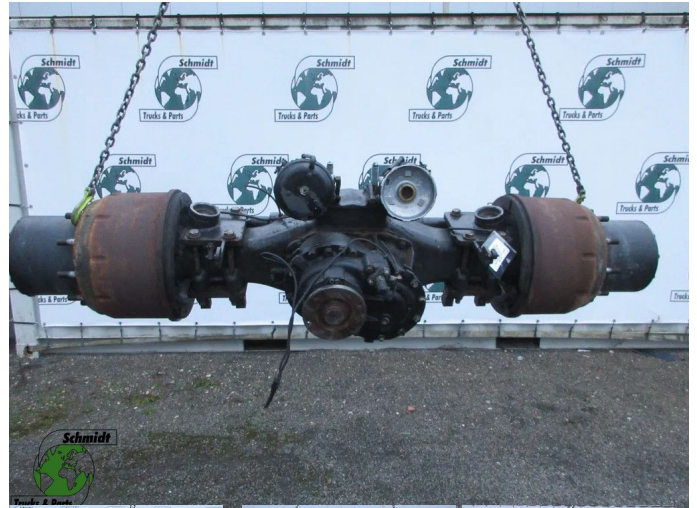

Construction	Rear axle
Id	2890814
Mileage	0 km
Fuel	Other
General state	Good
Technical state	Good
Optical state	Good
Serial number	81.35003-7433 // 81.35600-6523 /

Description

MAN 41.460 EURO 6 DOORVOERAS
 PART 81.35003-7433 // 81.35600-6523 //
 TYPE HPD-1353-02 // RATIO Z1,208 Z= 29:24 // 31:31KR180
 TR 233
 WG 966 LOC DELTA 1

MAN 41.460 EURO 6
 ACHTERAS DOORVOER
 PART 81.35003-7433
 TYPE HPD-1353-02
 DIF 81.35600-6523
 1,208 Z=29:24 KR180 TR233
 WG 966