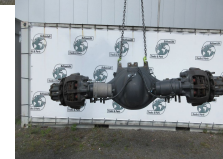

## Mercedes-Benz R 440-13D/ RATIO 2,412 VER 746301 ACHTERAS BENZ MP5 MODEL 2022

Construction	Rear axle
Id	2893920
Mileage	0 km
Fuel	Other
General state	Good
Technical state	Good
Optical state	Good
Serial number	R 440-13D/ RATIO 2,412 VER 74630

### Description

MERCEDES BENZ 1845 MP5  
PART R 440-13D/ RATIO 2,412 VER 746301  
WG 1081 LOC DELTA 1

DAIMLER AG  
REG et001410  
TYPR R440-13,0/2,412  
VAR 235100350  
HLP 23880351  
FZ 746301 4031653