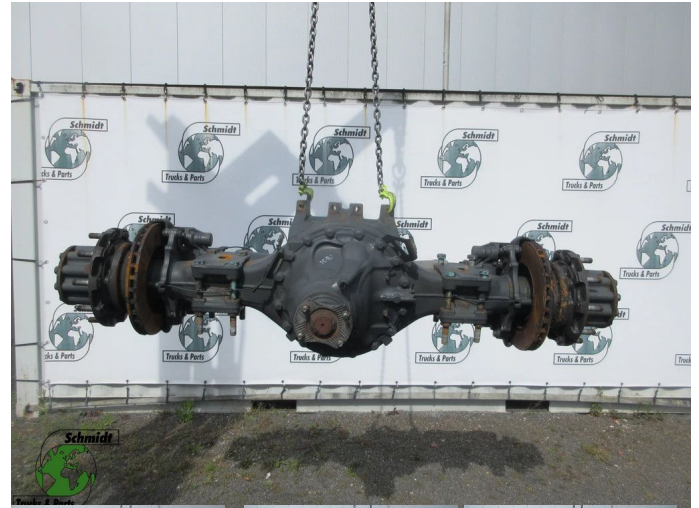

## Mercedes-Benz R 440-13D/ RATIO 2,412 VER 746301 ACHTERAS BENZ MP5 MODEL 2022

Construction	Rear axle
Id	2893920
Mileage	0 km
Fuel	Other
General state	Good
Technical state	Good
Optical state	Good
Serial number	R 440-13D/ RATIO 2,412 VER 74630

### Description

MERCEDES BENZ 1845 MP5  
PART R 440-13D/ RATIO 2,412 VER 746301  
WG 1081 LOC DELTA 1

DAIMLER AG  
REG et001410  
TYPR R440-13,0/2,412  
VAR 235100350  
HLP 23880351  
FZ 746301 4031653