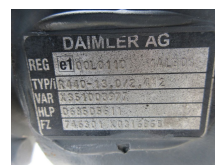

## Mercedes-Benz R 440-13D/ RATIO 2,412 VER 746301 ACHTERAS BENZ MP5 MODEL 2022

Construction	Rear axle
Id	2893920
Mileage	0 km
Fuel	Other
General state	Good
Technical state	Good
Optical state	Good
Serial number	R 440-13D/ RATIO 2,412 VER 74630

### Description

MERCEDES BENZ 1845 MP5  
PART R 440-13D/ RATIO 2,412 VER 746301  
WG 1081 LOC DELTA 1

DAIMLER AG  
REG et001410  
TYPR R440-13,0/2,412  
VAR 235100350  
HLP 23880351  
FZ 746301 4031653