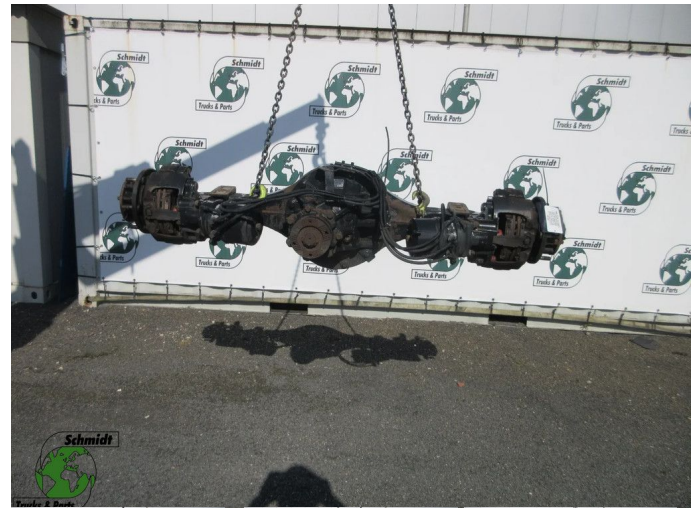

Description

MAN TGL 12.250 EURO 5 EEV
PART 81.35003-7485//81.35003-7787// 81.35010-6169
RATIO 3,364 Z=37.11
WG 928 LOC DELTA 1